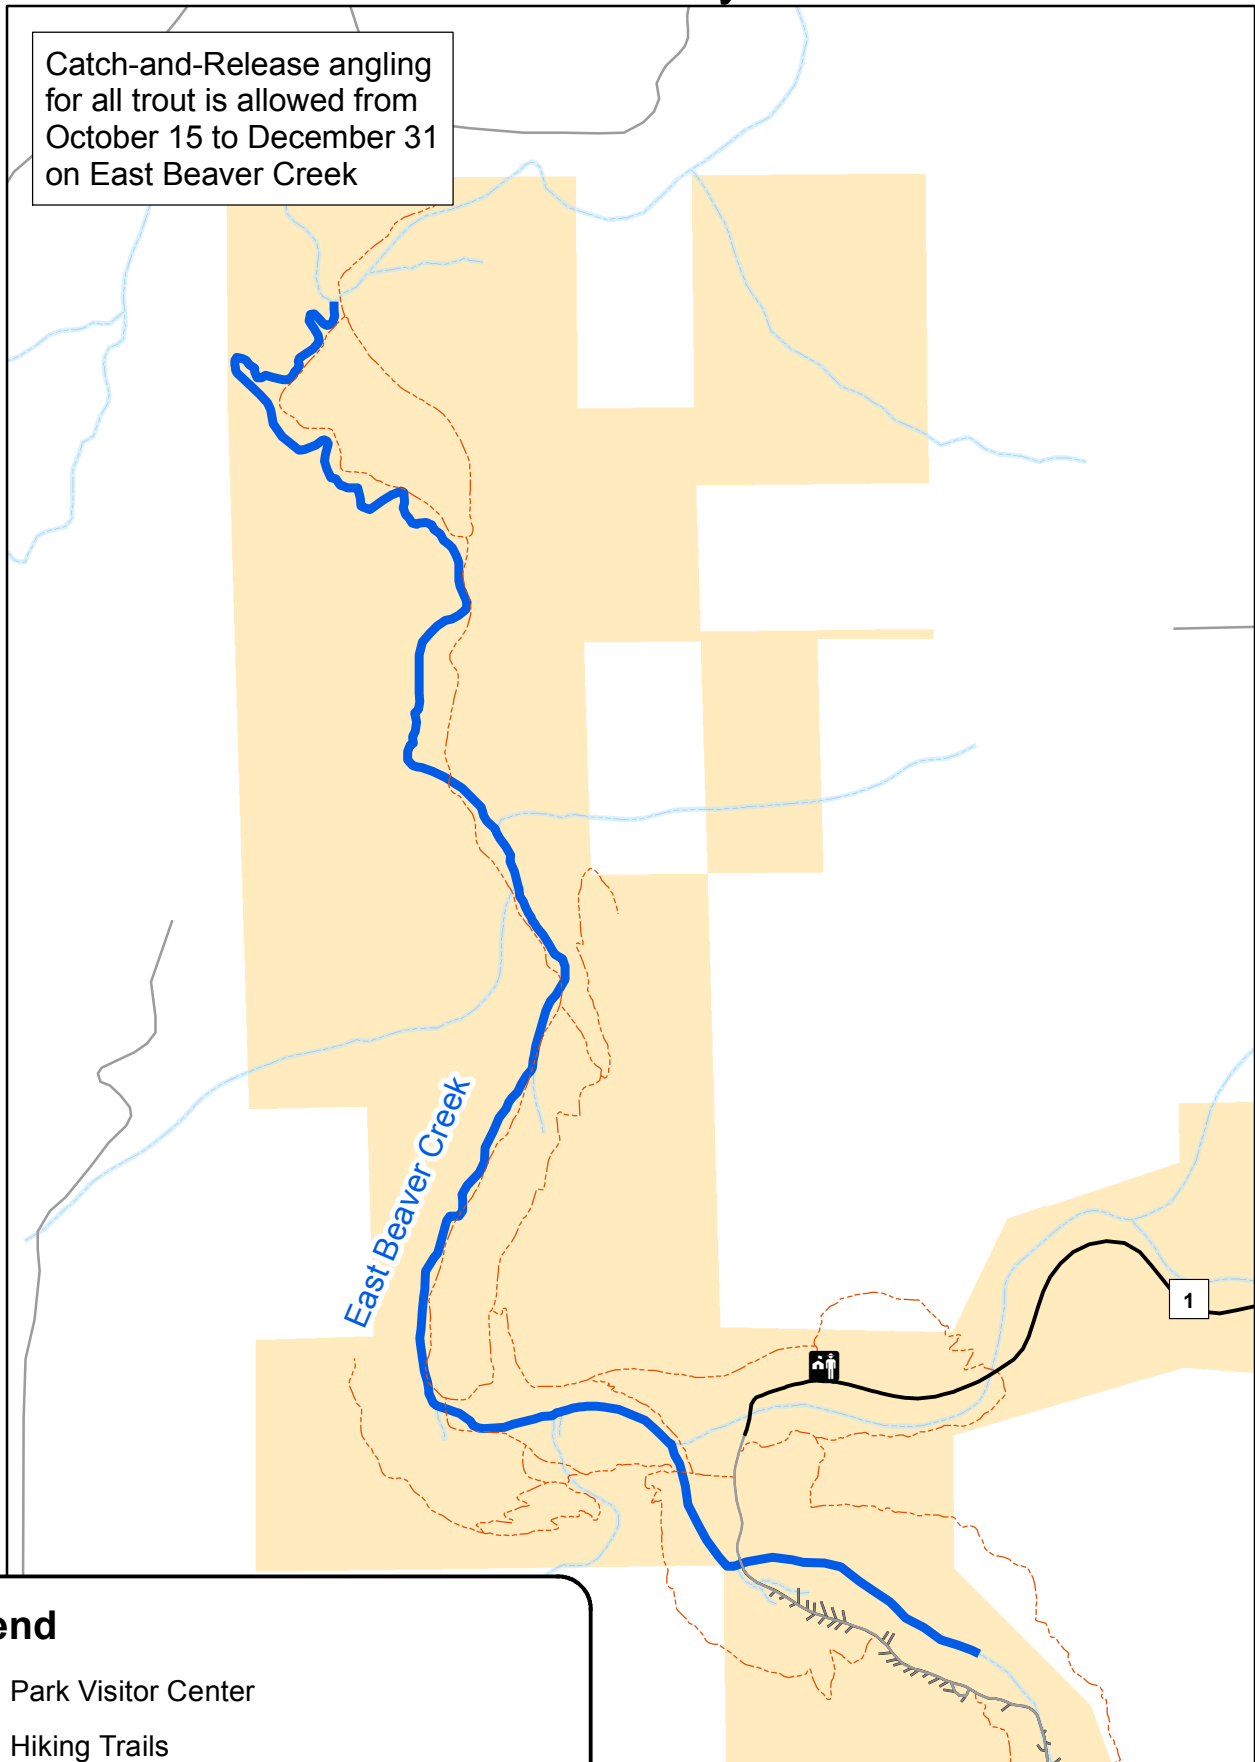

State Park Catch-and-Release Trout Season Beaver Creek Valley State Park

Catch-and-Release angling for all trout is allowed from October 15 to December 31 on East Beaver Creek

Legend

-  Park Visitor Center
-  Hiking Trails
-  State Park Catch-and-Release for All Trout
-  State Park