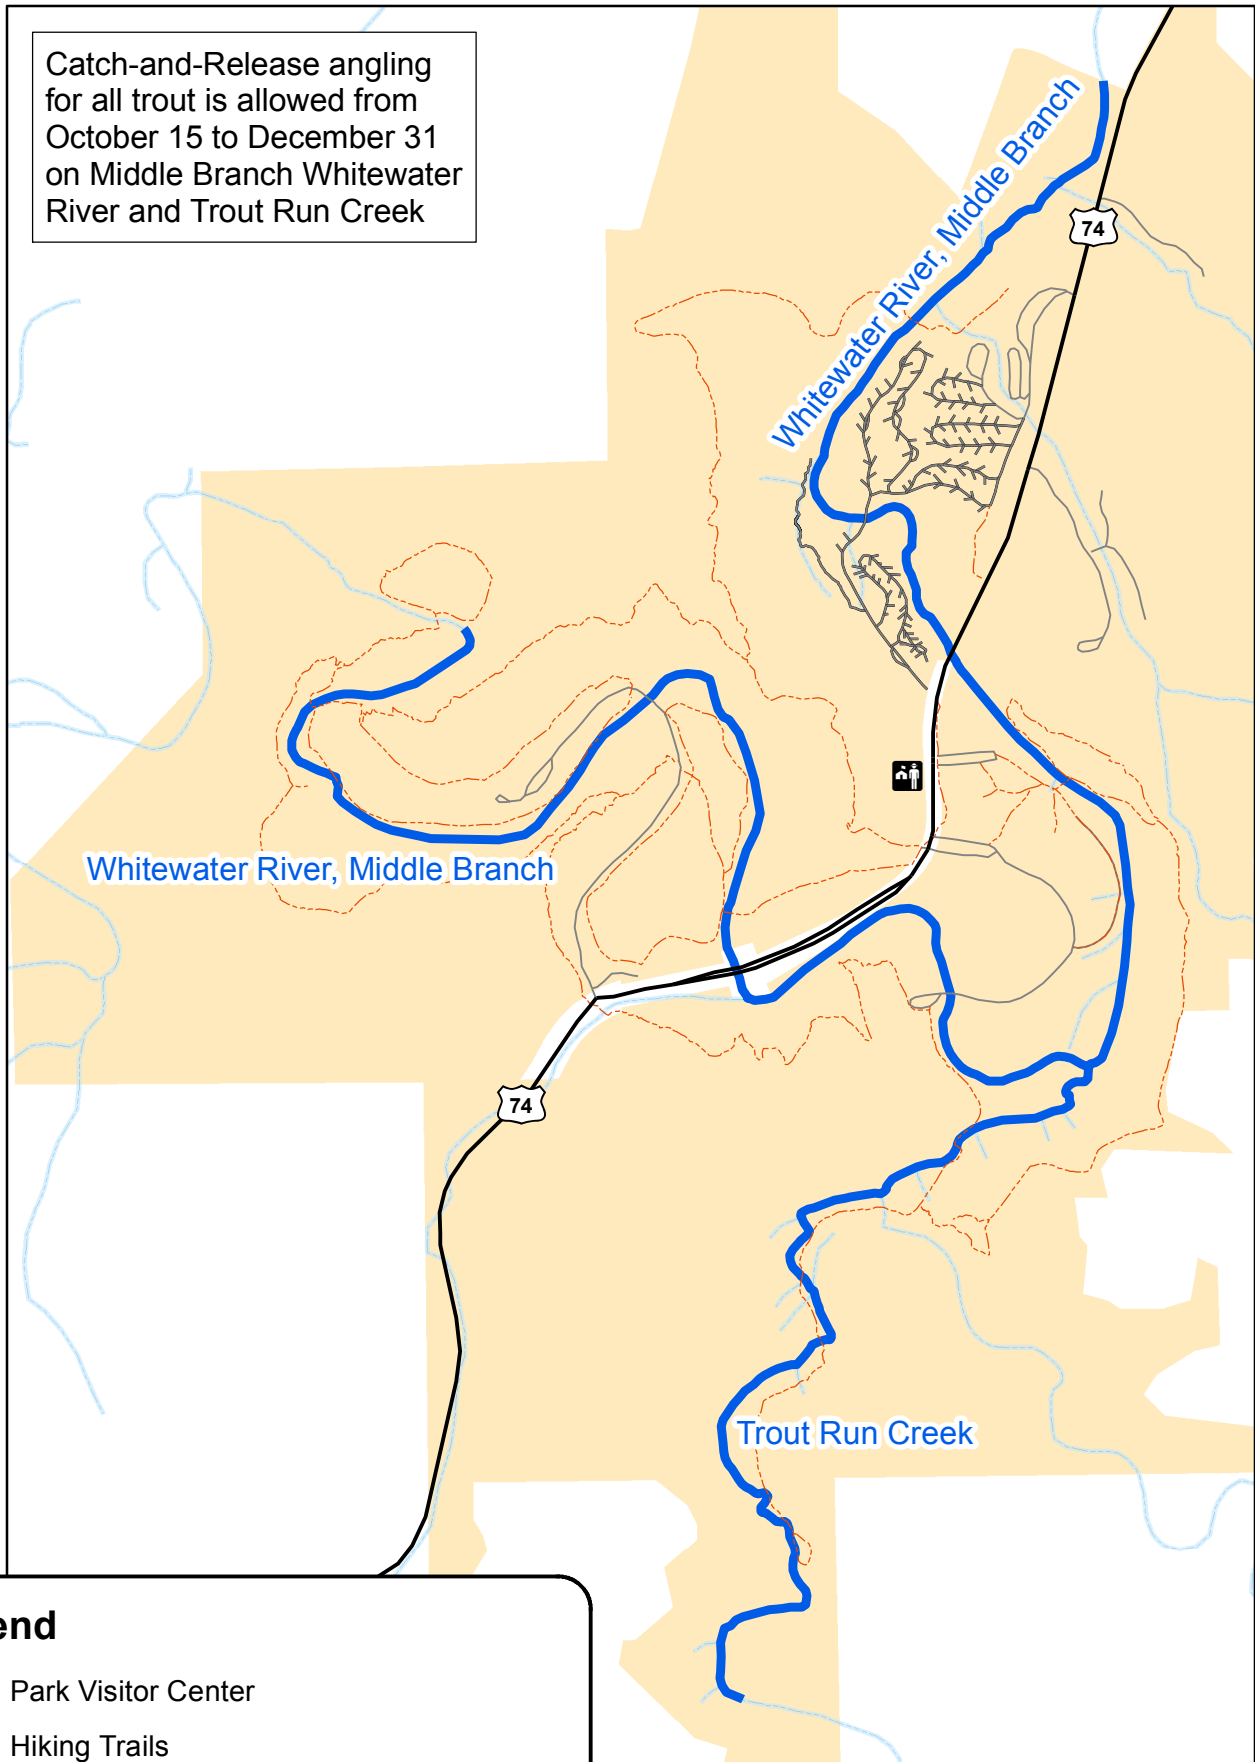

State Park Catch-and-Release Trout Season Whitewater State Park

Catch-and-Release angling for all trout is allowed from October 15 to December 31 on Middle Branch Whitewater River and Trout Run Creek

Legend

-  Park Visitor Center
-  Hiking Trails
-  State Park Catch-and-Release for All Trout
-  State Park

Created on
7/9/2014